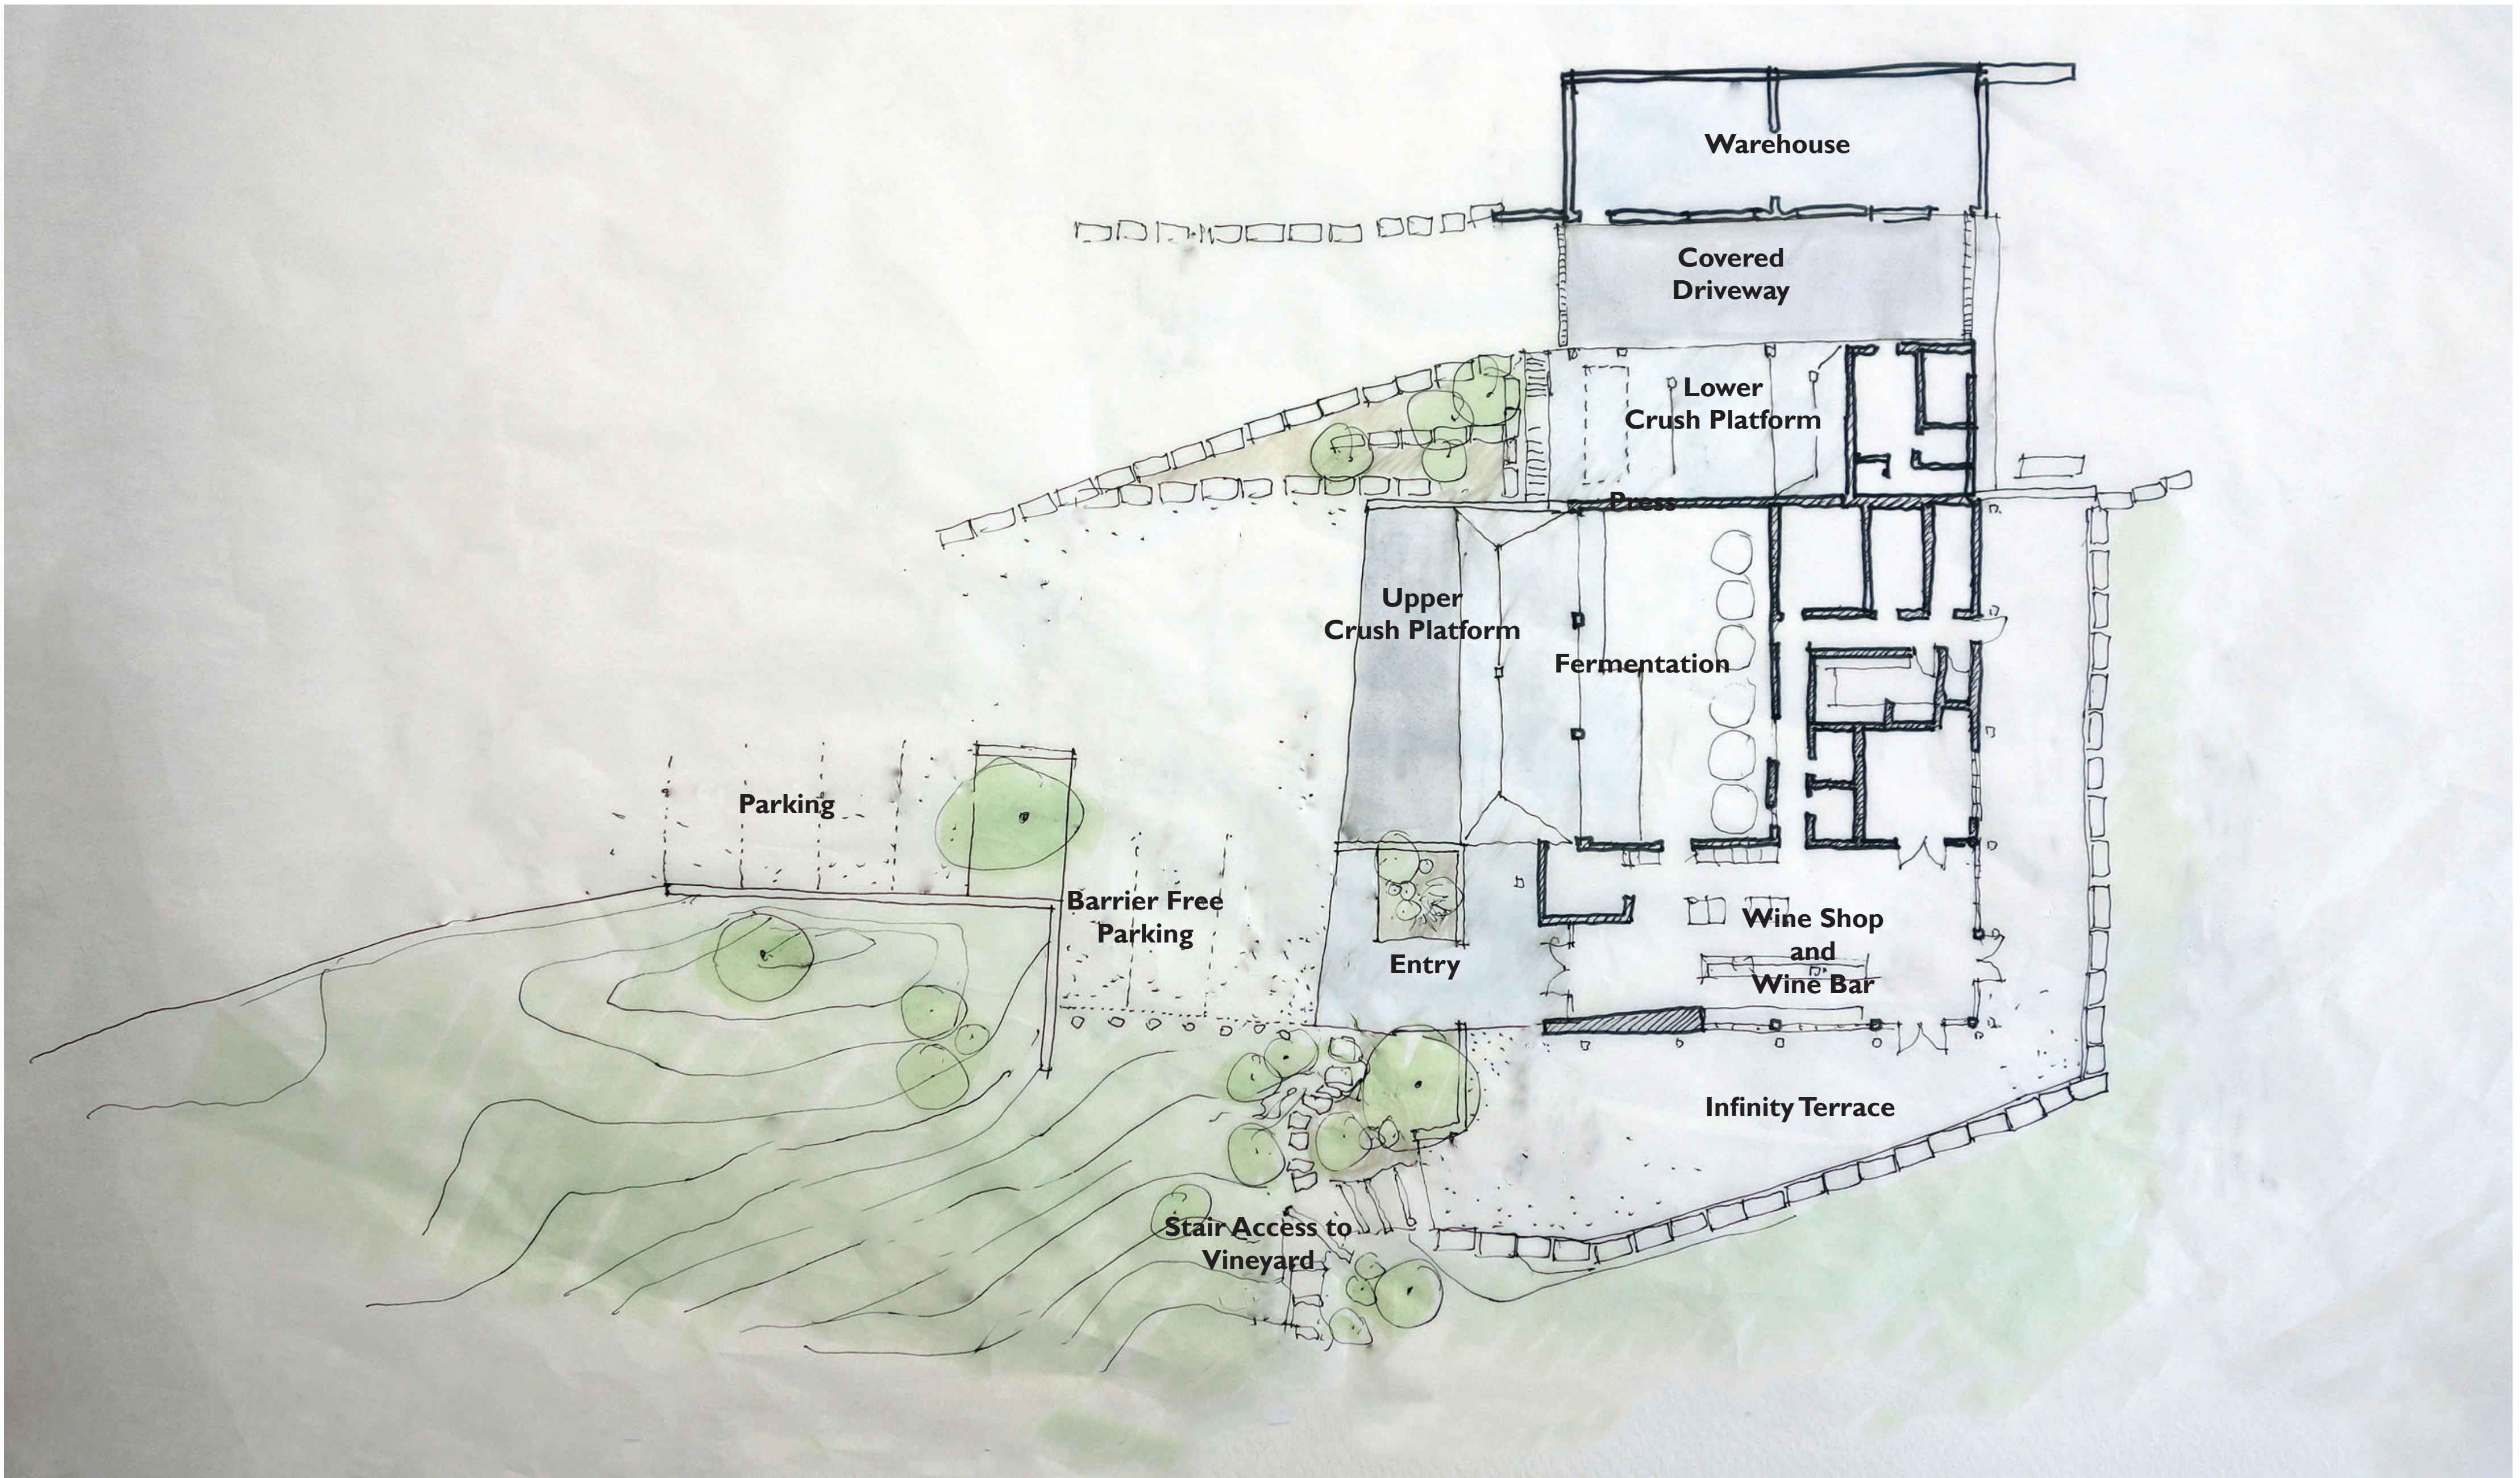

Interior View, Wine Shop Looking South-West

ID Workshop Inc and
The Colborne Architectural Group Inc.

Fort Berens Estate Winery Ltd.

1881 Highway 99 North
Lillooet, BC V0K 1V0
3 May 2013

Exterior View, Looking South-West

ID Workshop Inc and
The Colborne Architectural Group Inc.

Fort Berens Estate Winery Ltd.

1881 Highway 99 North
Lillooet, BC V0K 1V0
3 May 2013

Upper Level Plan

ID Workshop Inc and
The Colborne Architectural Group Inc.

Fort Berens Estate Winery Ltd.

1881 Highway 99 North
Lillooet, BC V0K 1V0

3 May 2013

Lower Level Plan 1:50

ID Workshop Inc and
The Colborne Architectural Group Inc.

Fort Berens Estate Winery Ltd.

1881 Highway 99 North
Lillooet, BC V0K 1V0

3 May 2013

Ground Plane Diagram

ID Workshop Inc and
The Colborne Architectural Group Inc.

Fort Berens Estate Winery Ltd.

1881 Highway 99 North
Lillooet, BC V0K 1V0
3 May 2013