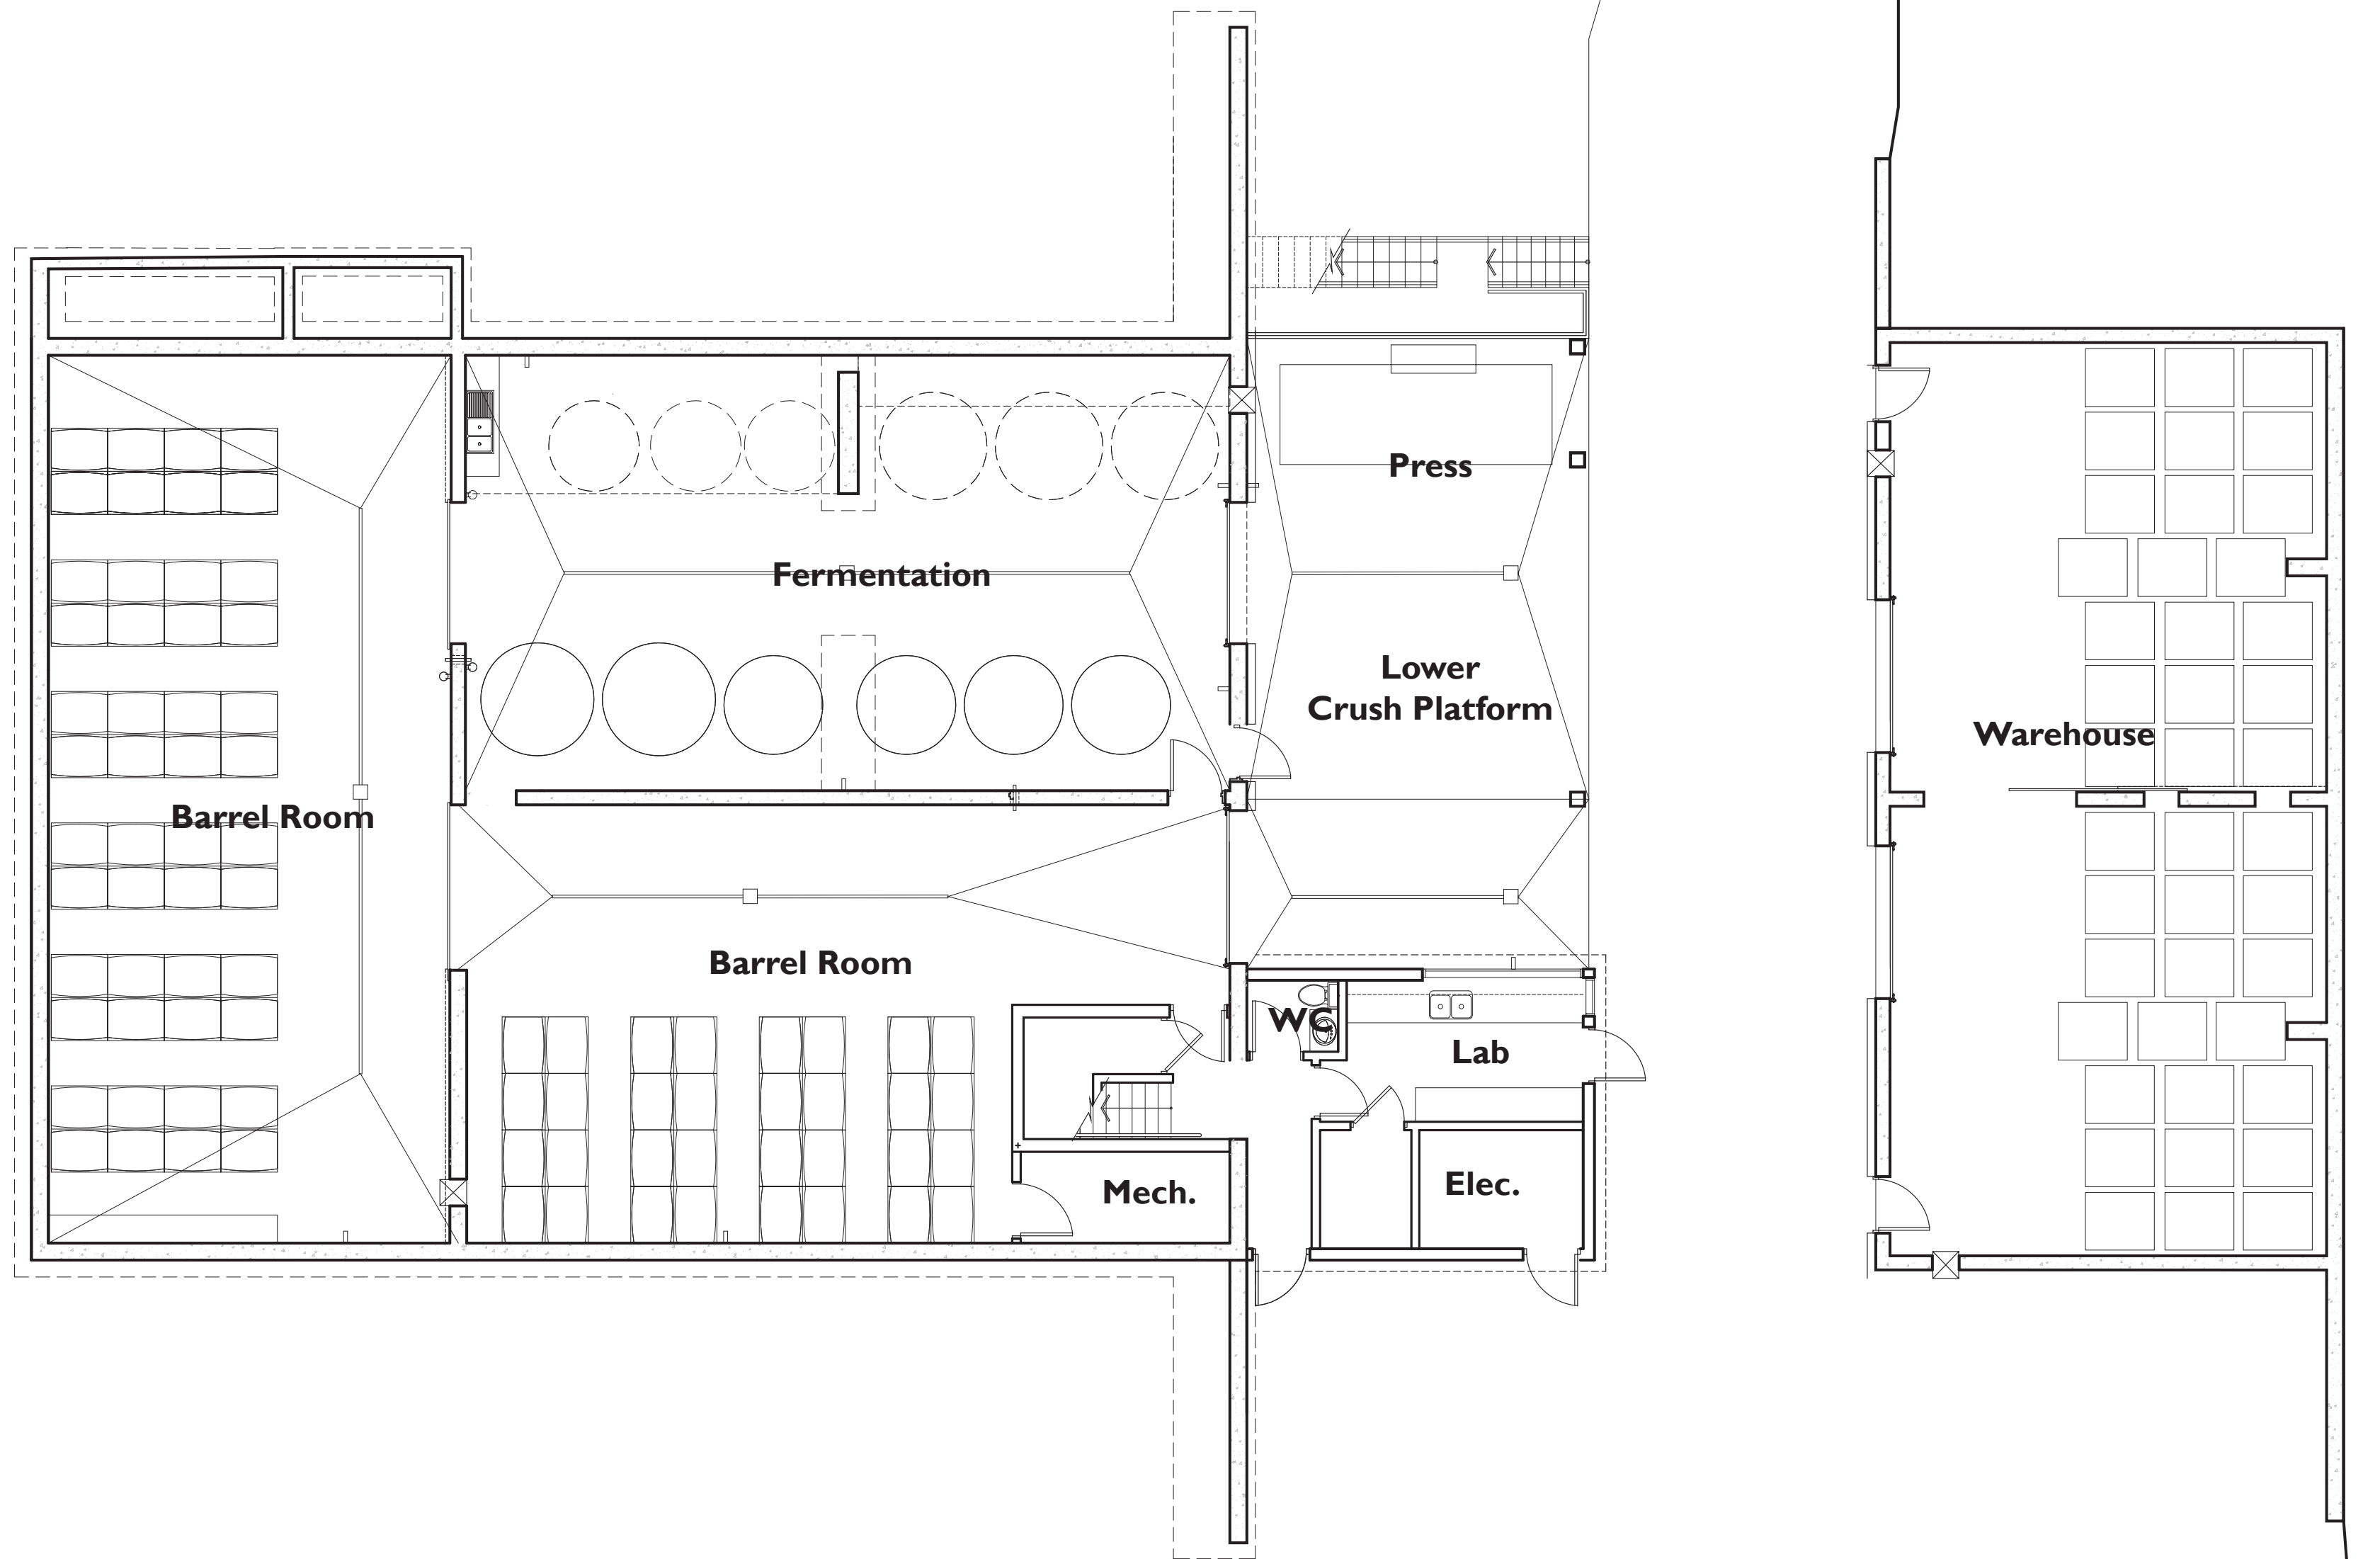

ID Workshop Inc and
The Colborne Architectural Group Inc.

Fort Berens Estate Winery Ltd.

1881 Highway 99 North
Lillooet, BC V0K 1V0
3 May 2013

Upper Level Plan

ID Workshop Inc and
The Colborne Architectural Group Inc.

Fort Berens Estate Winery Ltd.

1881 Highway 99 North
Lillooet, BC V0K 1V0

3 May 2013

Lower Level Plan 1:50

ID Workshop Inc and
The Colborne Architectural Group Inc.

Fort Berens Estate Winery Ltd.

1881 Highway 99 North
Lillooet, BC V0K 1V0