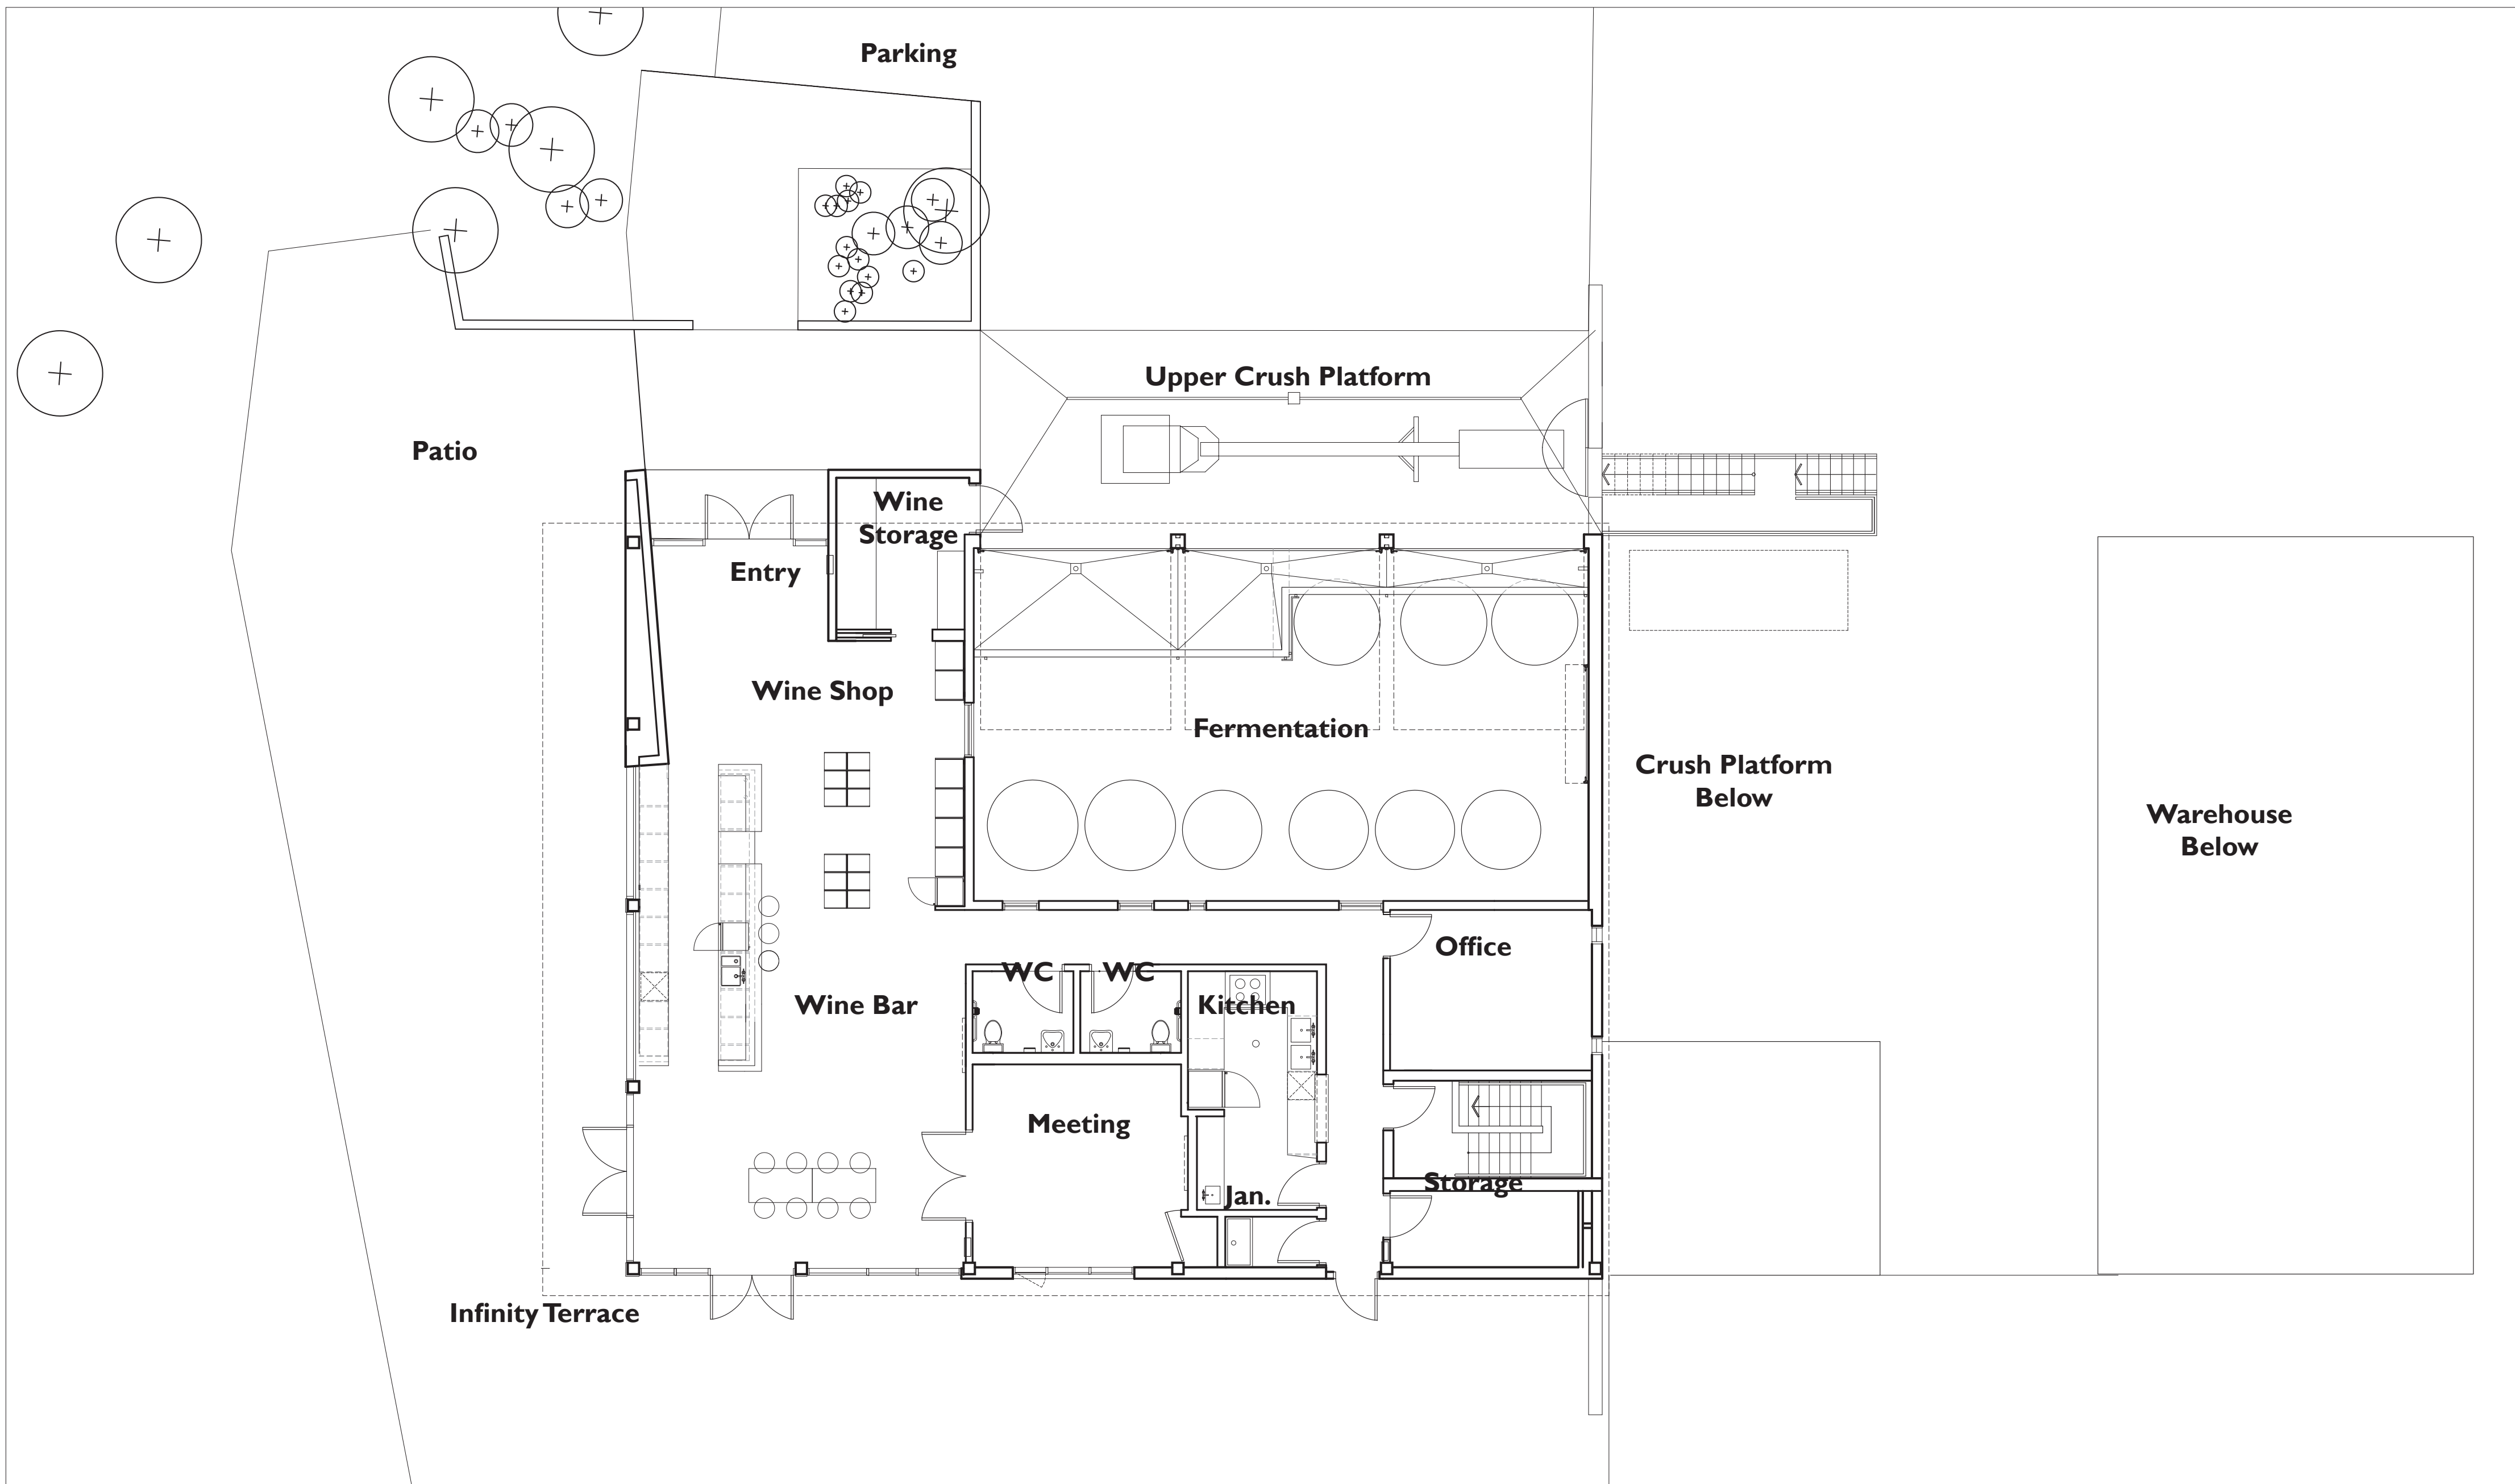

Interior View, Wine Shop Looking South-West

ID Workshop Inc and
The Colborne Architectural Group Inc.

Fort Berens Estate Winery Ltd.

1881 Highway 99 North
Lillooet, BC V0K 1V0
3 May 2013

Exterior View, Looking South-West

ID Workshop Inc and
The Colborne Architectural Group Inc.

Fort Berens Estate Winery Ltd.

1881 Highway 99 North
Lillooet, BC V0K 1V0
3 May 2013

Upper Level Plan

ID Workshop Inc and
The Colborne Architectural Group Inc.

Fort Berens Estate Winery Ltd.

1881 Highway 99 North
Lillooet, BC V0K 1V0

3 May 2013

Lower Level Plan 1:50

ID Workshop Inc and
The Colborne Architectural Group Inc.

Fort Berens Estate Winery Ltd.

1881 Highway 99 North
Lillooet, BC V0K 1V0